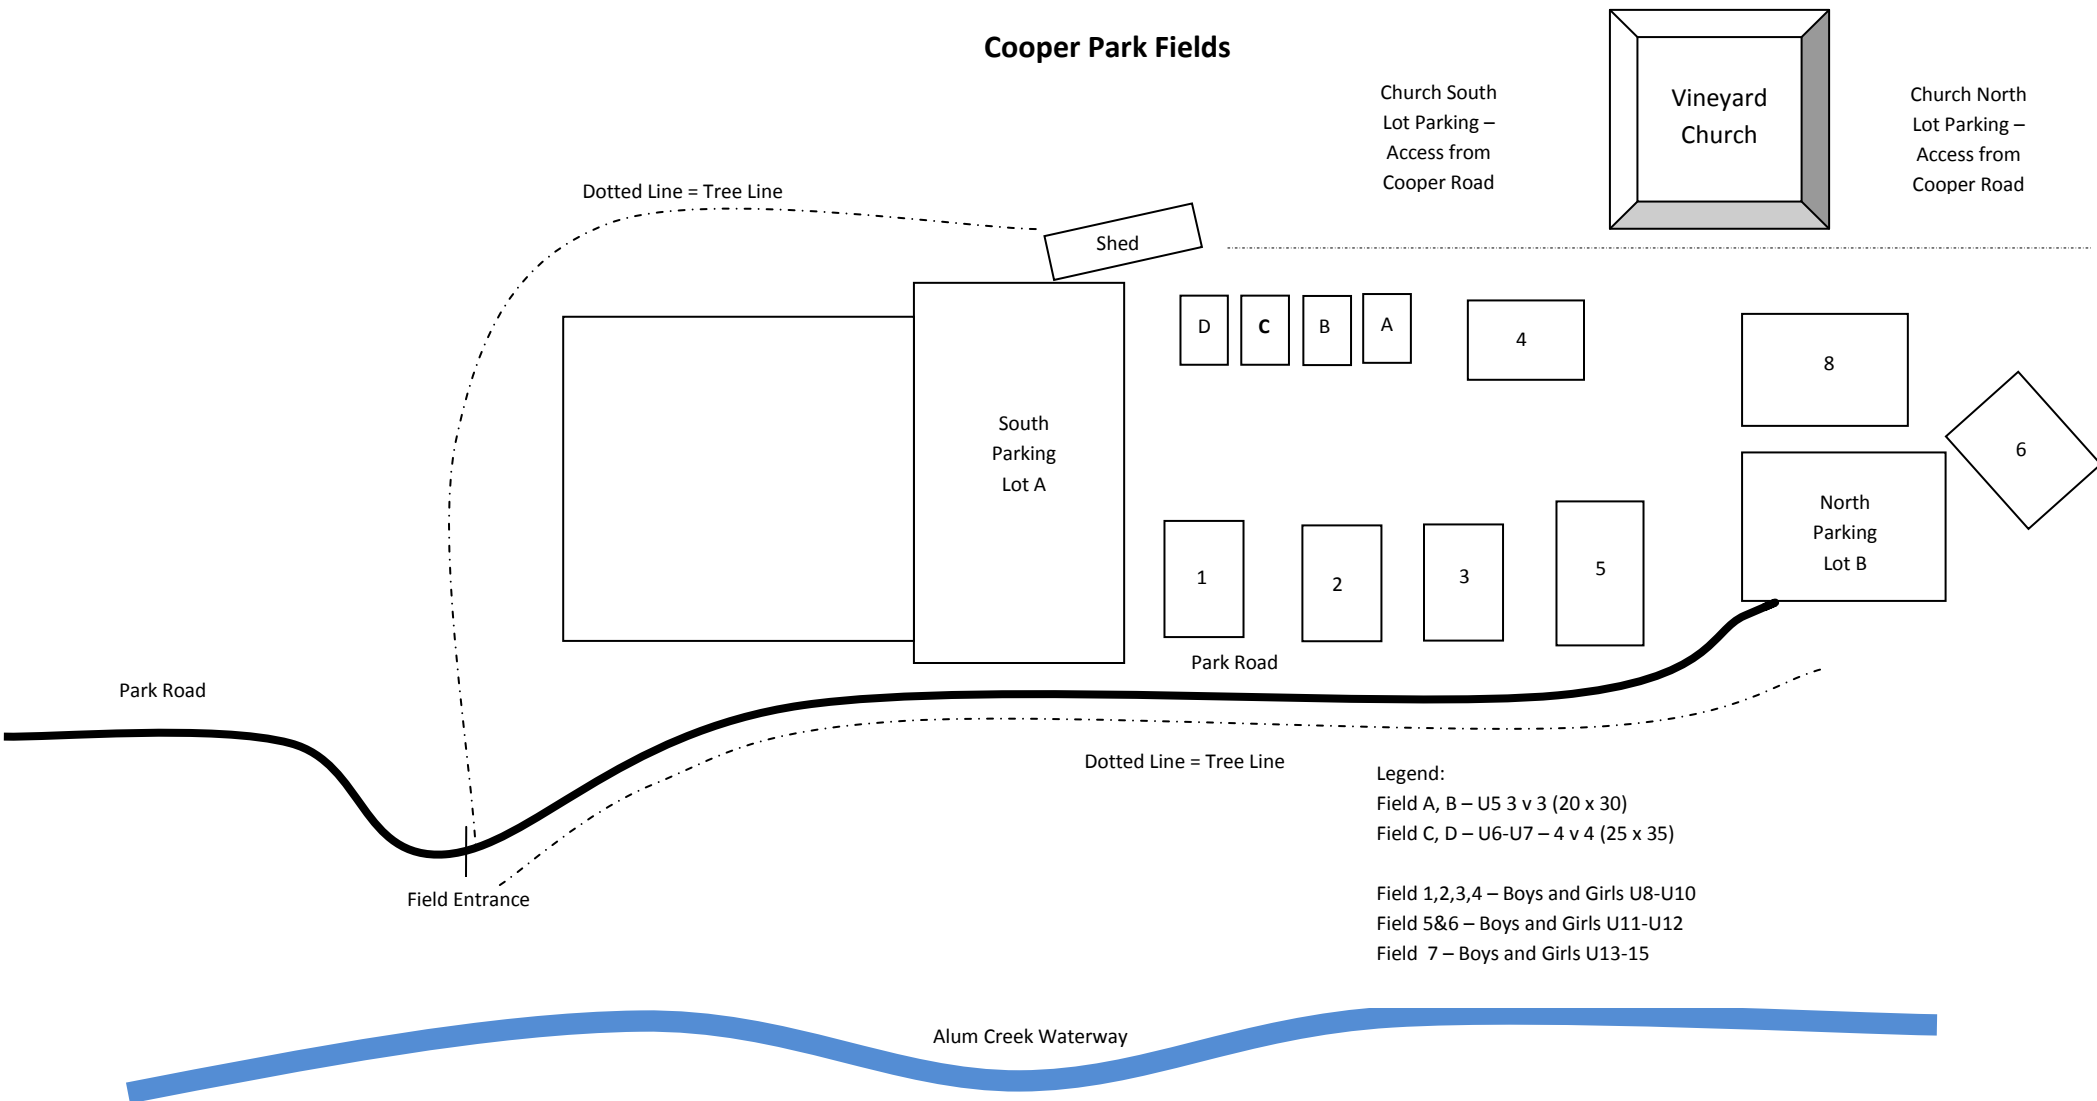

Cooper Park Fields

Legend:
 Field A, B – U5 3 v 3 (20 x 30)
 Field C, D – U6-U7 – 4 v 4 (25 x 35)
 Field 1,2,3,4 – Boys and Girls U8-U10
 Field 5&6 – Boys and Girls U11-U12
 Field 7 – Boys and Girls U13-15

Attention Coaches and Parents: All participants at the Cooper Park fields must adhere to the strict parking policy of the Vineyard Church for Sunday Games. Parking is available on Saturday but only in the South Parking Lot. There is no parking in the church parking lot On Sunday until 1:00 PM. These Policies will be strictly enforced during Church Services.

You can be towed, and it will be at your expense. COSA and Team Ohio FC have a working relationship with the church, and in turn, we ask that you respect the parking policy during Saturday Evening and Sunday Services. This space is reserved for church members/staff during Service Hours.